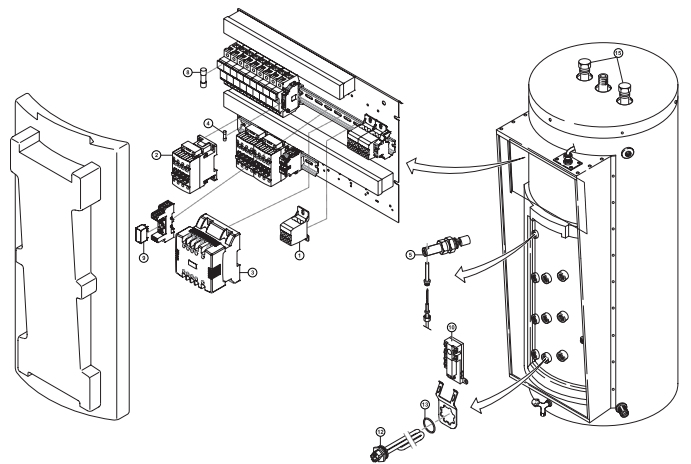

EVD-0057 FROM 03-10-'11 TILL 01-04-'22

Parts that are marked yellow are parts that are used for maintenance.