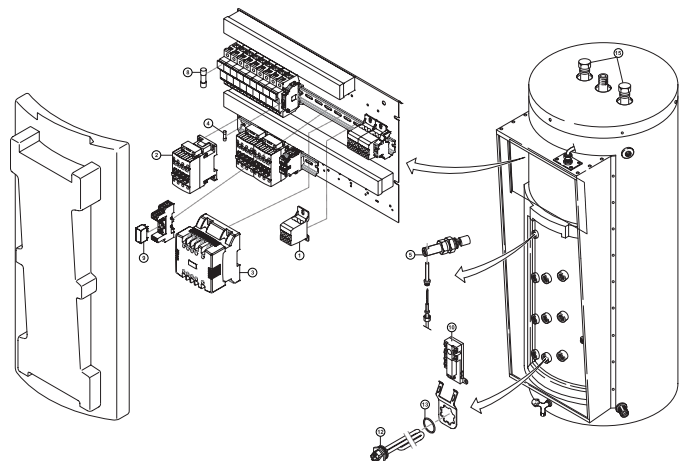

EVD-0057 FROM 03-10-'11 TILL 01-04-'22

Parts that are marked yellow are parts that are used for maintenance.