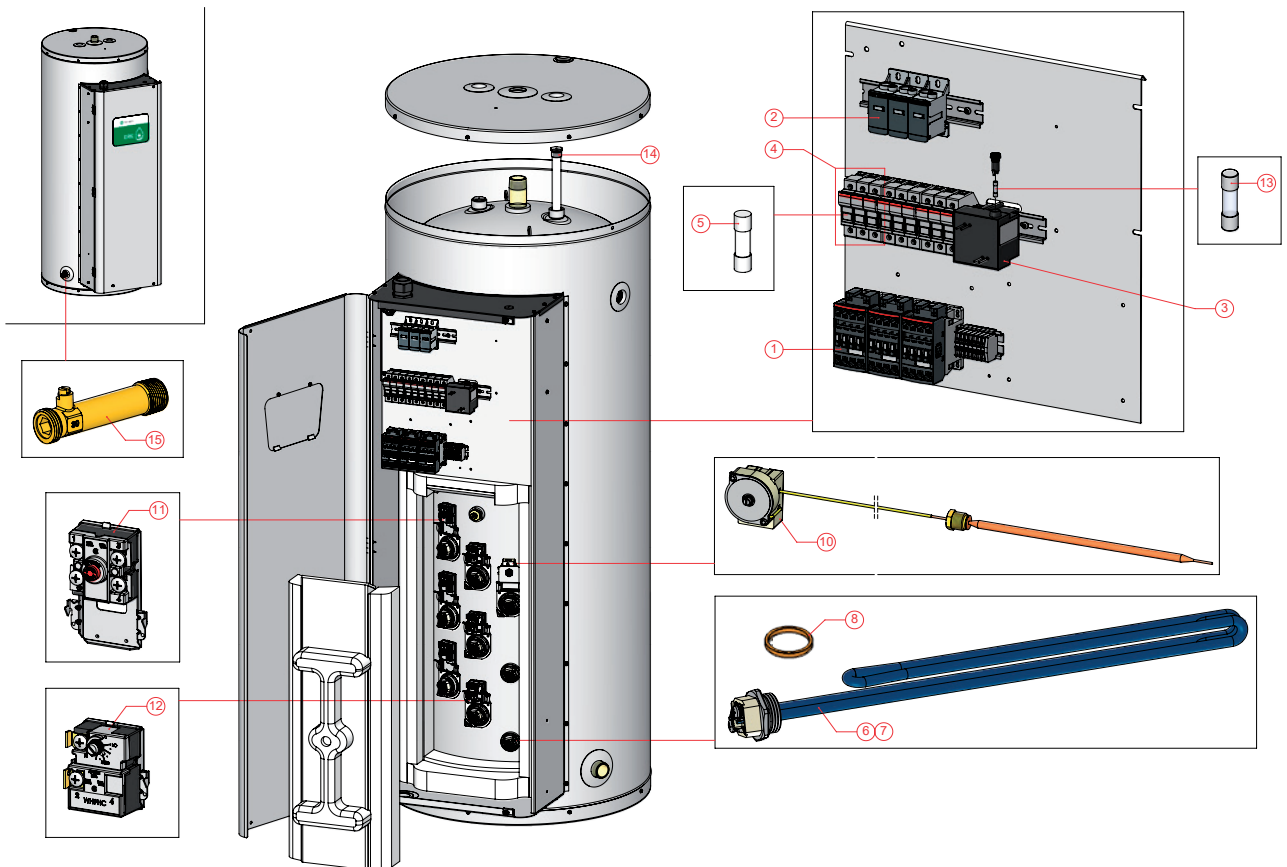

## DRE accessories

Description	52			80			
	9 kW	18 kW	36 kW	9 kW	18 kW	36 kW	54 kW
Inlet security group DN32	0309926(S)	0309926(S)	0309926(S)	0309926(S)	0309926(S)	0309926(S)	0309926(S)

EVD-0119

Parts that are marked yellow are parts that are used for maintenance.