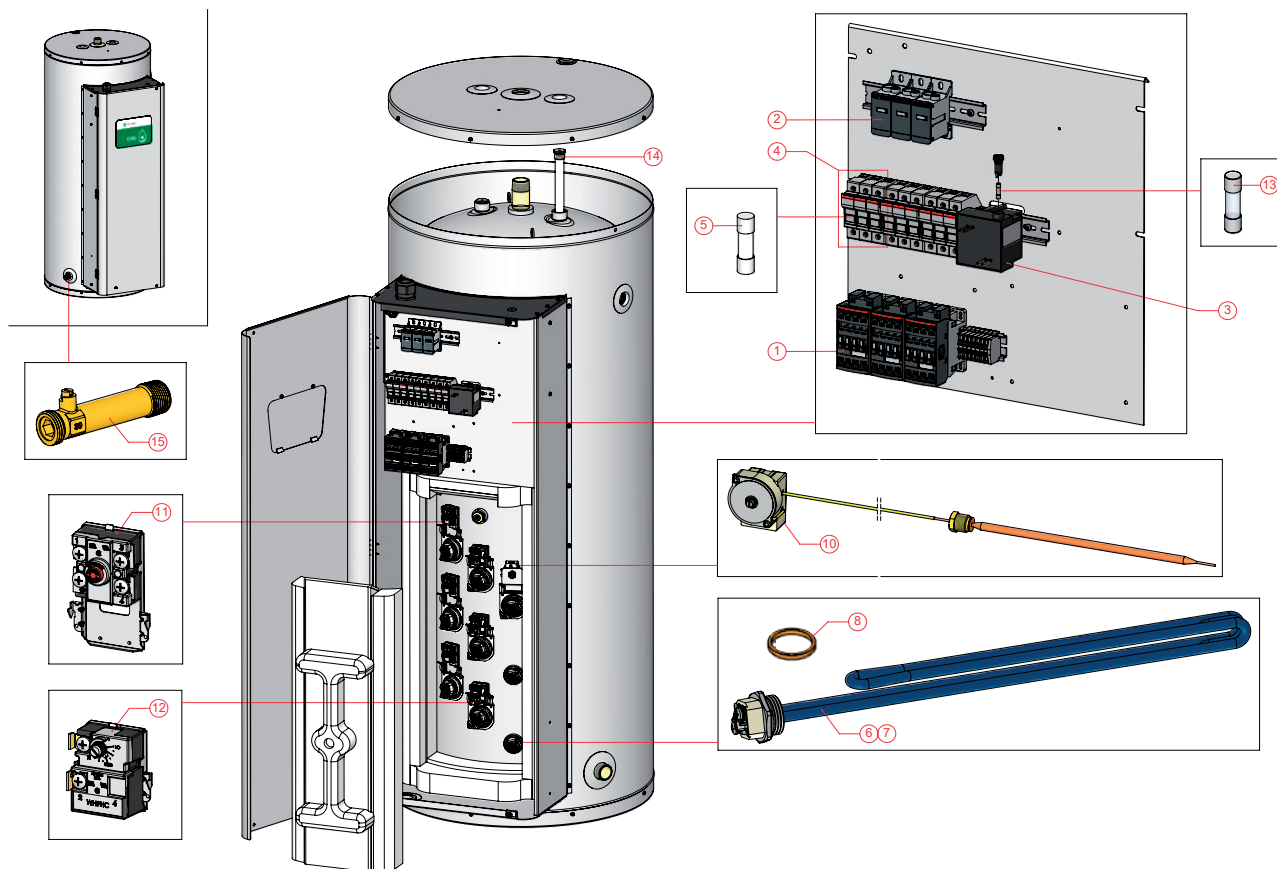

DRE accessories

Description	52			80			
	9 kW	18 kW	36 kW	9 kW	18 kW	36 kW	54 kW
Inlet security group DN32	0309926(S)	0309926(S)	0309926(S)	0309926(S)	0309926(S)	0309926(S)	0309926(S)

EVD-0119

Parts that are marked yellow are parts that are used for maintenance.