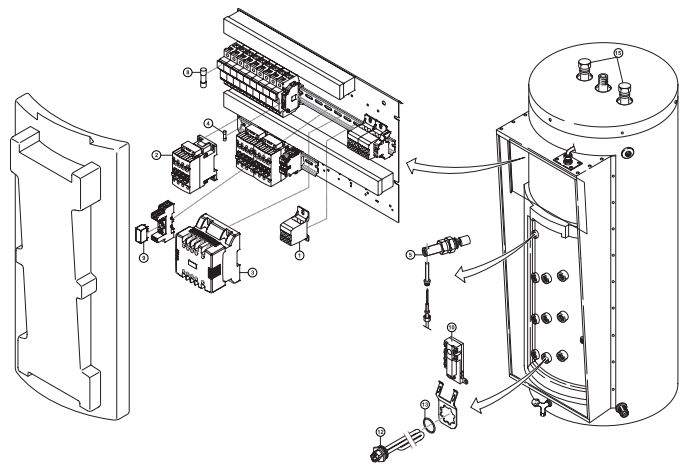

EVD-0057 FROM 03-10-'11 TILL 01-04-'22

Parts that are marked yellow are parts that are used for maintenance.