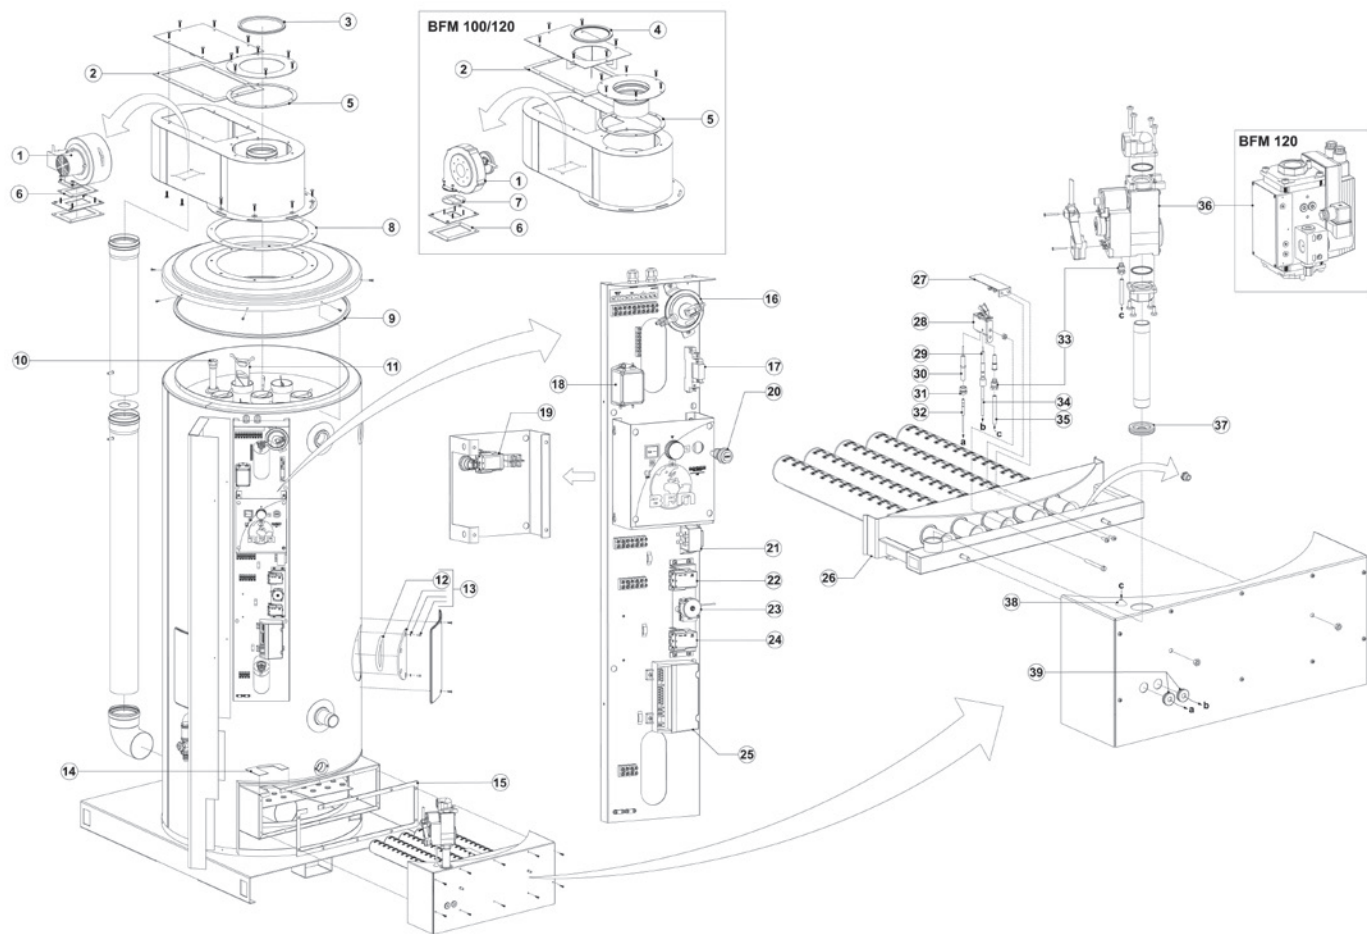

Exploded view BFM

EVD-0010

BFM

BFM onderdelen