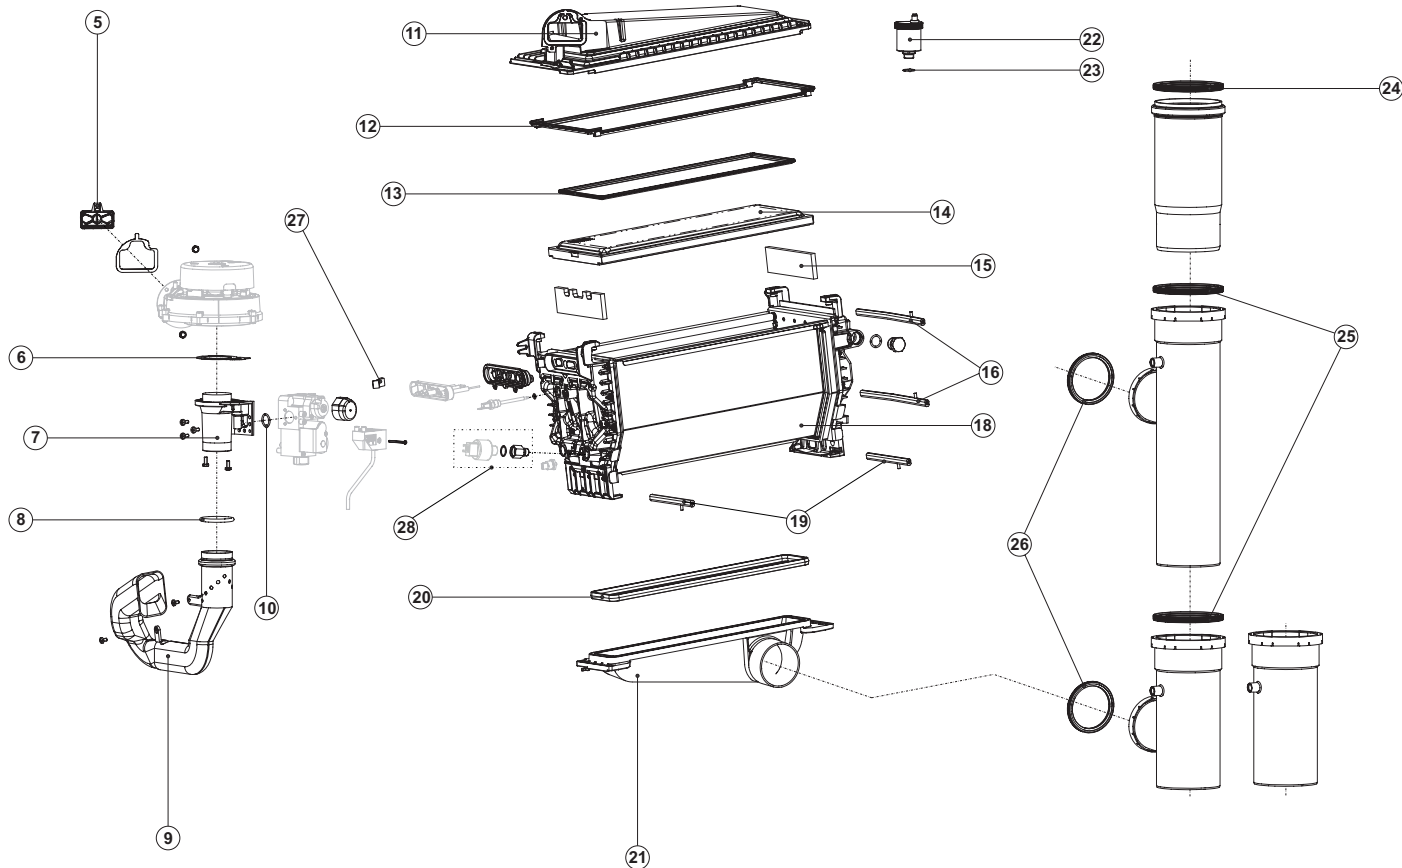

Exploded view UB

EVD-0088A

EVD-0088B