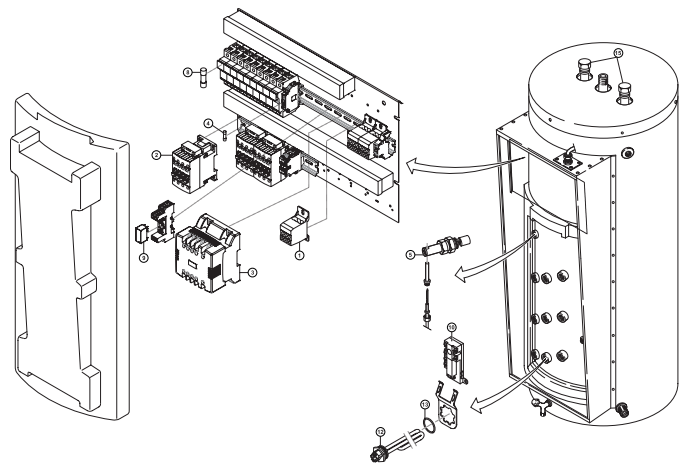

EVD-0057 FROM 03-10-'11 TILL 01-04-'22

Parts that are marked yellow are parts that are used for maintenance.