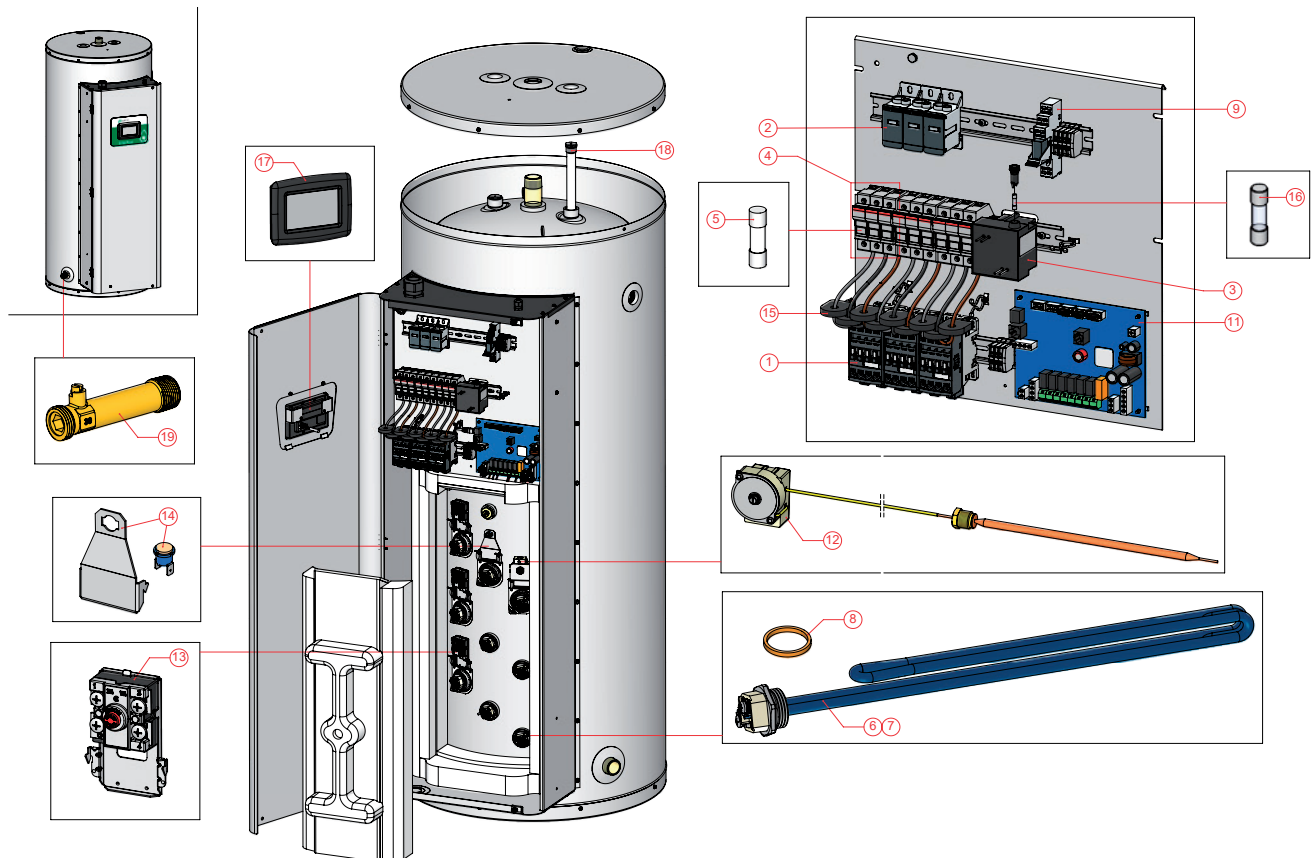

DRE Plus accessories

Description	52			80			
	9 kW	18 kW	36 kW	9 kW	18 kW	36 kW	54 kW
Inlet security group DN32	0309926(S)	0309926(S)	0309926(S)	0309926(S)	0309926(S)	0309926(S)	0309926(S)

EVD-0120

Parts that are marked yellow are parts that are used for maintenance.