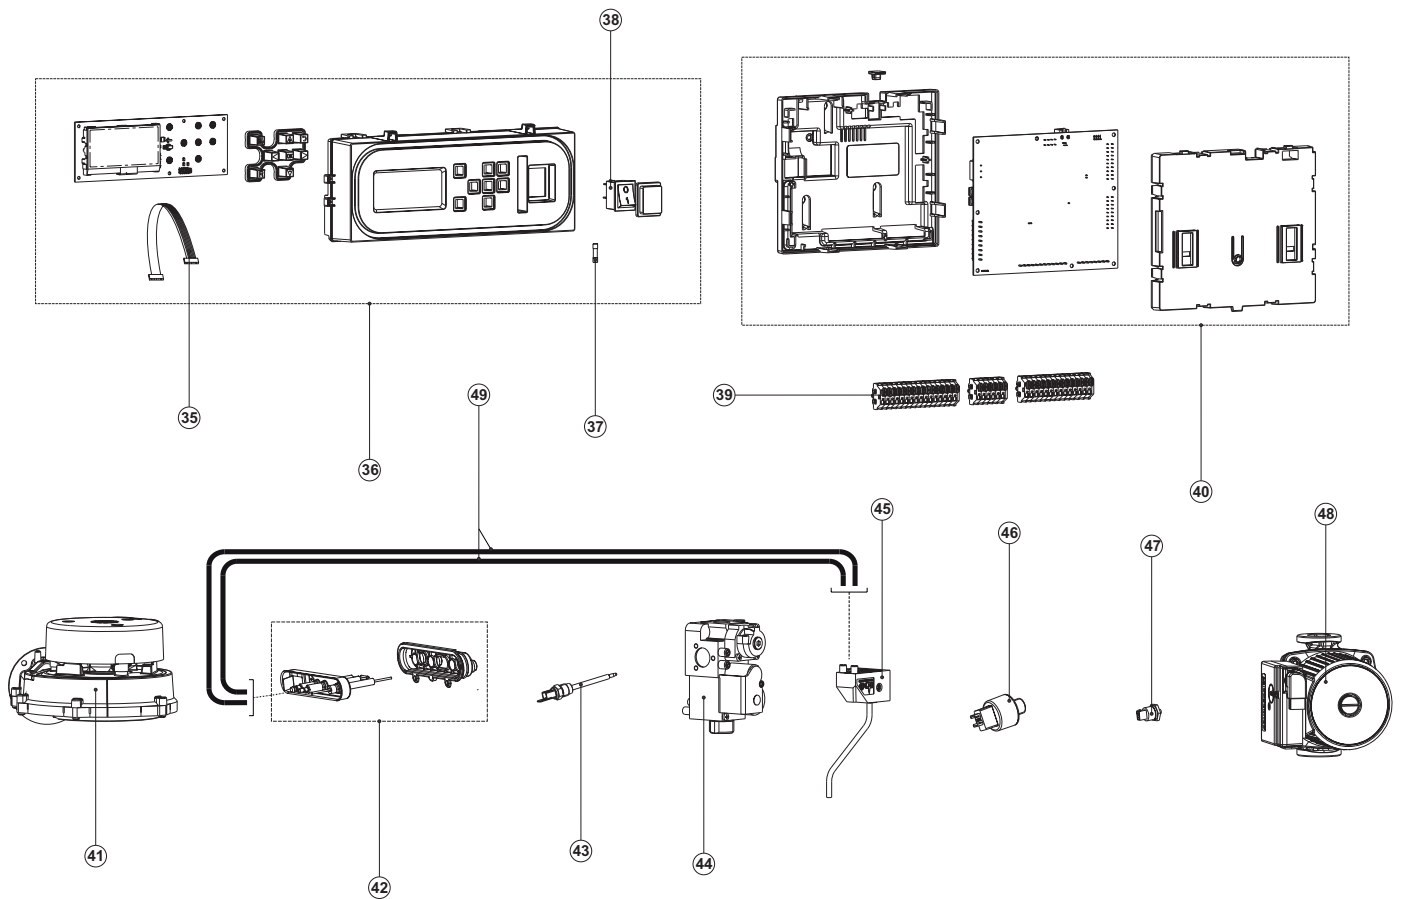

UB

UB Conversion sets

Description	UB 70 (1× HEX 4)			UB 110 (1× HEX 2 en 1× HEX 4)			UB 140 (2× HEX 4)		
	From	Till	Art. no.	From	Till	Art. no.	From	Till	Art. no.
Conversion set to LP gas from NAT to LP			0310342(S)			0310343(S)			0310344(S)
Conversion set to NAT gas from LP to NAT			0310804(S)			0310805(S)			0310806(S)

Exploded view UB

EVD-0088A

EVD-0088B

Exploded view UB

EVD-0088C

EVD-0088D