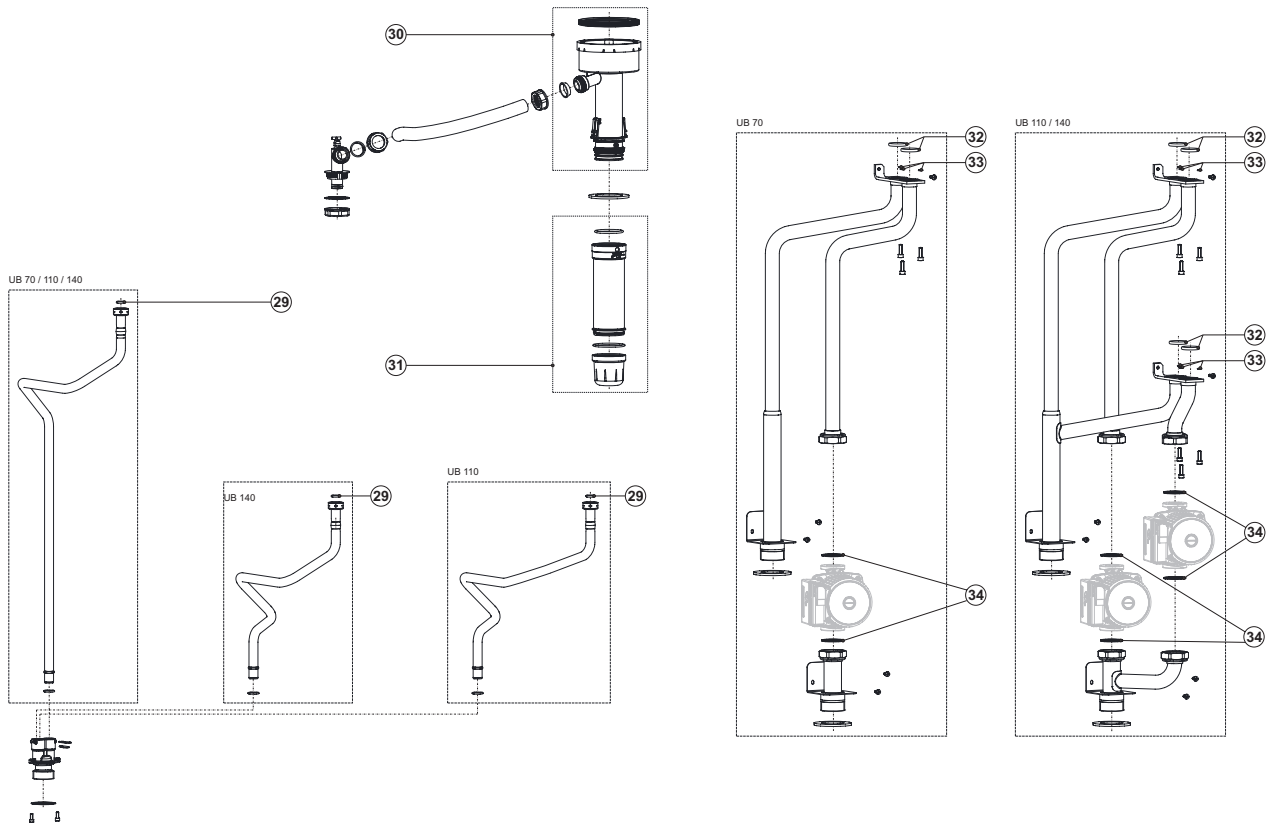

UB

UB Conversion sets

Description	UB 70 (1× HEX 4)			UB 110 (1× HEX 2 en 1× HEX 4)			UB 140 (2× HEX 4)		
	From	Till	Art. no.	From	Till	Art. no.	From	Till	Art. no.
Conversion set to LP gas from NAT to LP			0310342(S)			0310343(S)			0310344(S)
Conversion set to NAT gas from LP to NAT			0310804(S)			0310805(S)			0310806(S)

Exploded view UB

EVD-0088A

EVD-0088B

Exploded view UB

EVD-0088C

EVD-0088D