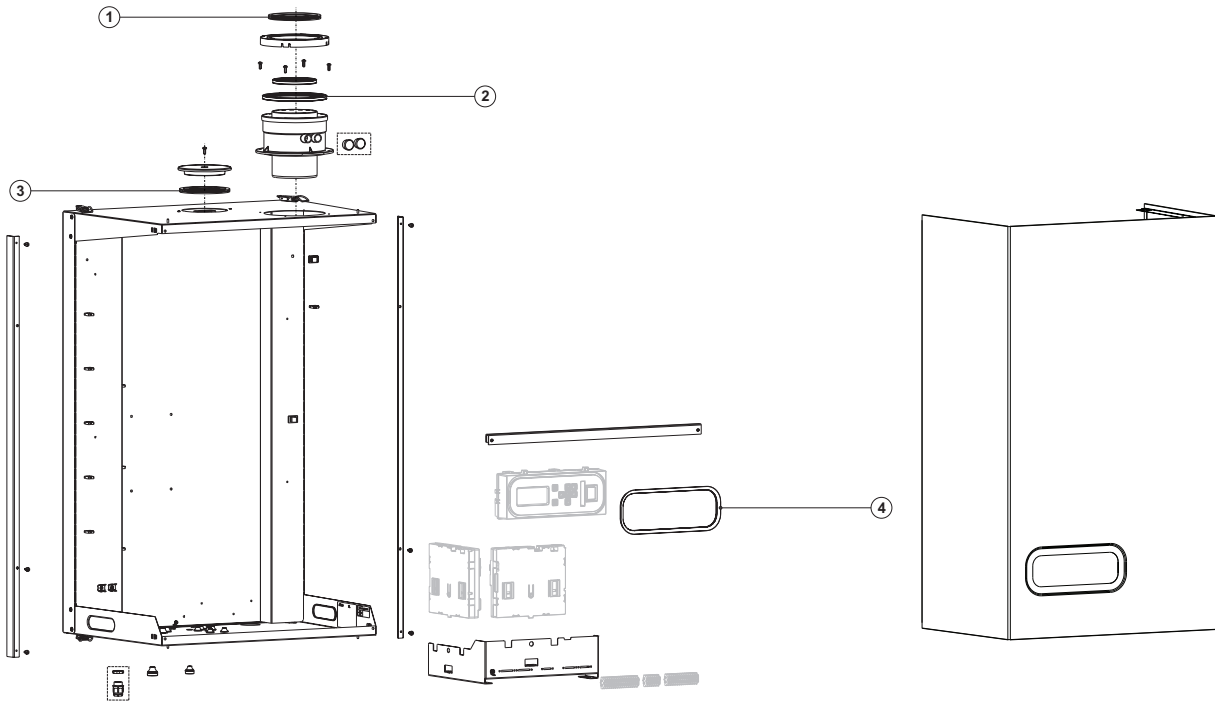

Exploded view UB