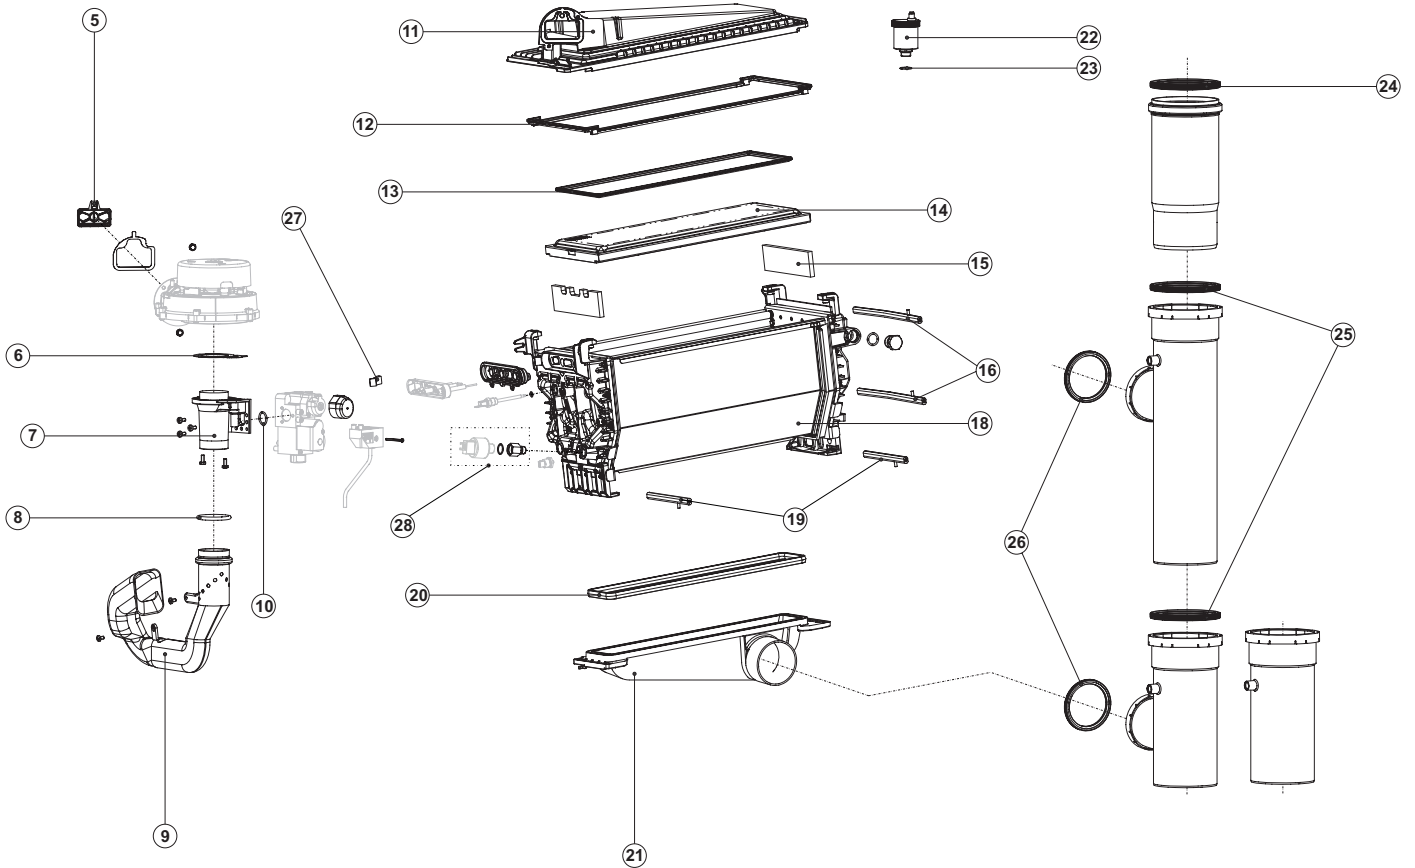

UB

UB Conversion sets

Description	UB 70 (1× HEX 4)			UB 110 (1× HEX 2 en 1× HEX 4)			UB 140 (2× HEX 4)		
	From	Till	Art. no.	From	Till	Art. no.	From	Till	Art. no.
Conversion set to LP gas from NAT to LP			0310342(S)			0310343(S)			0310344(S)
Conversion set to NAT gas from LP to NAT			0310804(S)			0310805(S)			0310806(S)

Exploded view UB

EVD-0088A

EVD-0088B

Exploded view UB

EVD-0088C

EVD-0088D