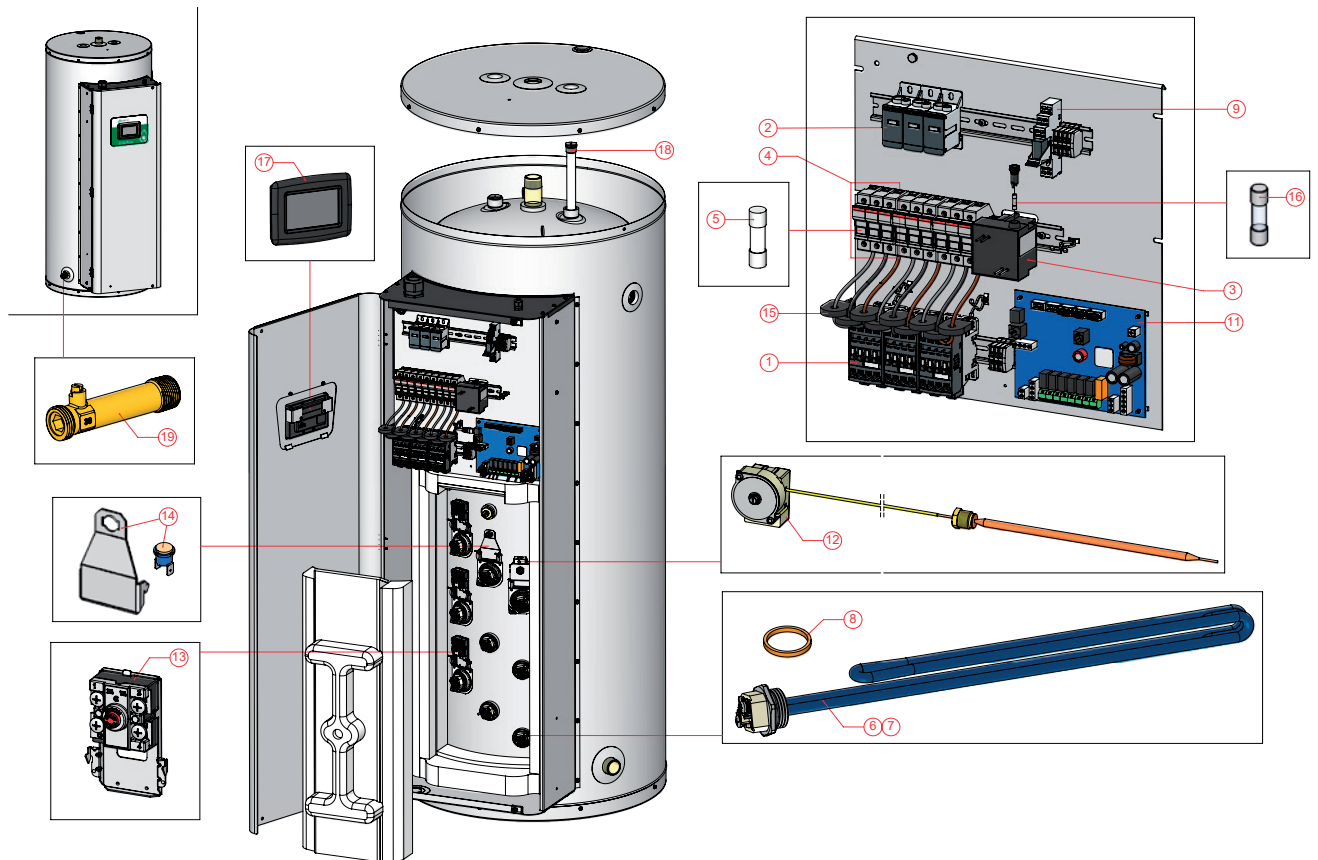

DRE Plus accessories

Description	52			80			
	9 kW	18 kW	36 kW	9 kW	18 kW	36 kW	54 kW
T&P valve	0076527(S)	0076527002(S)	0076527002(S)	0076527002(S)	0076527002(S)	0076527002(S)	0076527002(S)
Inlet Security Set	0309926(S)	0309926(S)	0309926(S)	0309926(S)	0309926(S)	0309926(S)	0309926(S)

EVD-0120

Parts that are marked yellow are parts that are used for maintenance.

Please check the serial number to determine the production date:

172406210302002

year week