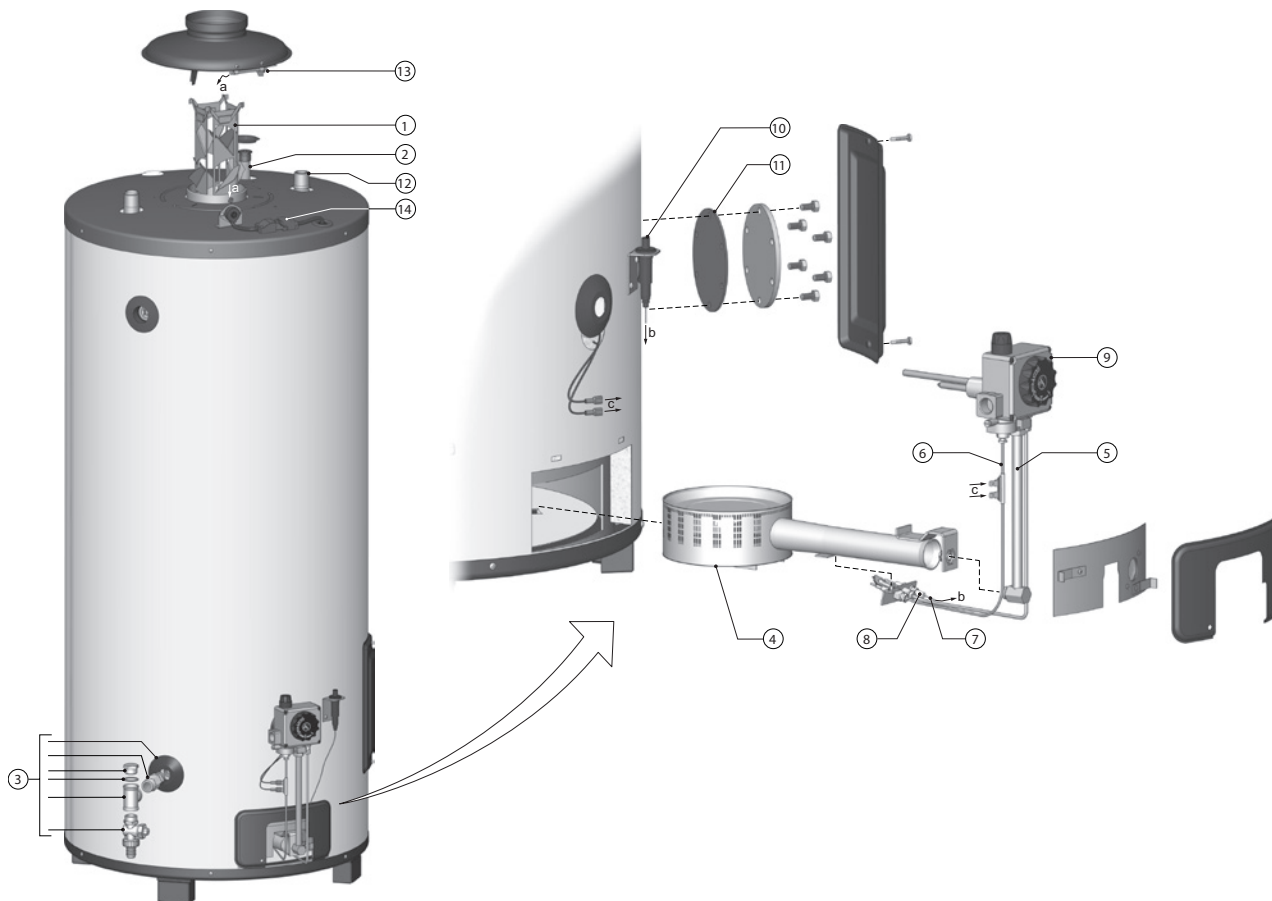

EVD-0040 Cross-fired flue VANAf 01-07-'07