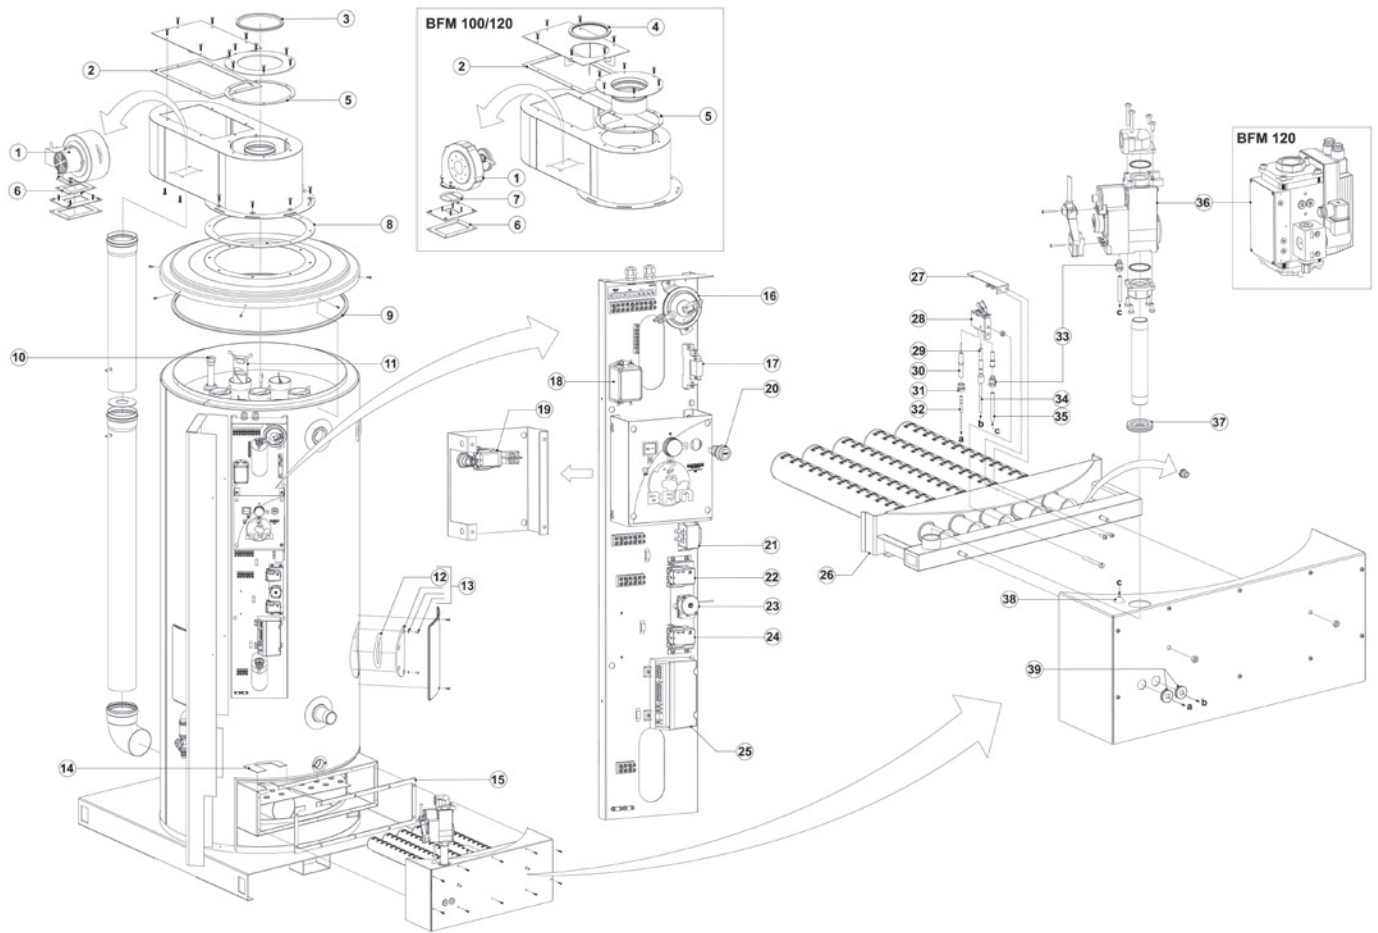

Exploded view BFM

EVD-0010

BFM

BFM onderdelen