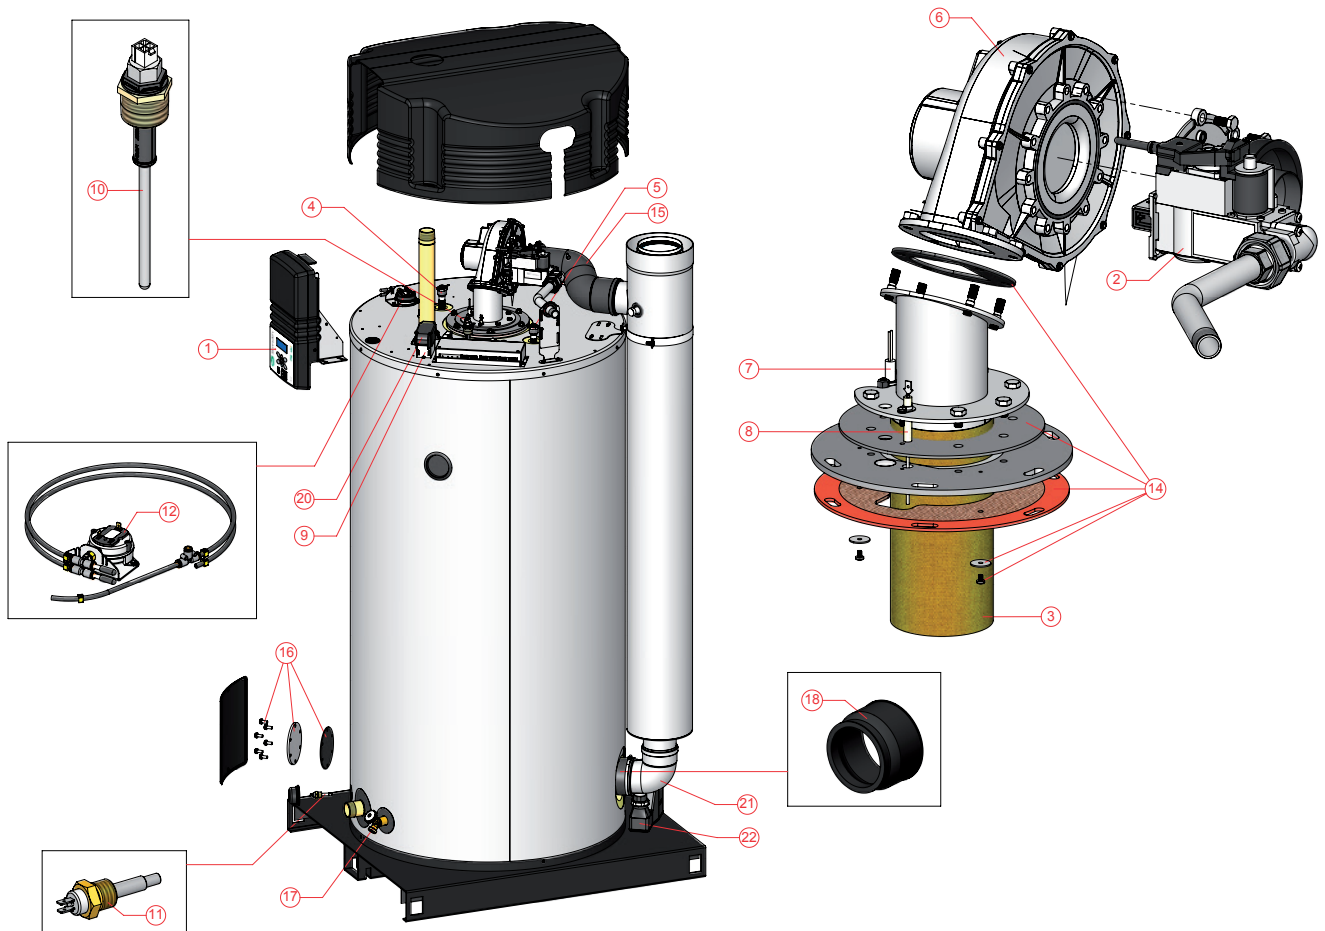

Exploded view BFC Cyclone 80-120 vanaf 07-09-'09

EVD-0053 R2

BFC Cyclone vanaf 07-09-'09

BFC onderdelen

nr	omschrijving	datum	28	30	50	60	80	100	120
1	Besturing	tot 28-07-'13	0311159(S)	0311159(S)	0311159(S)	0311159(S)	0311159(S)	0311159(S)	0311159(S)
		vanaf 29-07-'13							
2	Gasblok (NAT)	tot 03-02-'13	0310186(S)	0310186(S)	0310186(S)	0310186(S)	-	-	-
		vanaf 04-02-'13	0310155(S)	0310155(S)	0310155(S)	0310155(S)	-	-	-
	-	-	-	-	-	0309167(S)	0309167(S)	0309167(S)	
	tot 03-02-'13	0310188(S)	0310188(S)	0310188(S)	0310188(S)	-	-	-	
Gasblok (LP)	vanaf 04-02-'13	0310157(S)	0310157(S)	0310157(S)	0310157(S)	-	-	-	
	-	-	-	-	-	0309168(S)	0309168(S)	0309168(S)	
3	Brander		0309297(S)	0309297(S)	0309297(S)	0309297(S)	0309125(S)	0309125(S)	0309125(S)
4	Power anode		-	0197709(S)	0197709(S)	0197709(S)	0197709(S)	0197709(S)	0197709(S)
5	Power anode		0197710002(S)	0197710(S)	0197710(S)	0197710(S)	0197710(S)	0197710(S)	0197710(S)
6	Ventilator		0309159(S)	0309159(S)	0309159(S)	0309159(S)	0309119(S)	0309119(S)	0309119(S)
7	Gloeï-ontsteker		0309232(S)	0309232(S)	0309232(S)	0309232(S)	0309232(S)	0309232(S)	0309232(S)
8	Ionisatiepen		0310075(S)	0310075(S)	0310075(S)	0310075(S)	0310075(S)	0310075(S)	0310075(S)
9	Potentiostaat		0306160(S)	0306160(S)	0306160(S)	0306160(S)	0306160(S)	0306160(S)	0306160(S)
10	Temperatuur sensor (boven in tank)		0311295(S)	0311295(S)	0311295(S)	0311295(S)	0311295(S)	0311295(S)	0311295(S)
11	Temperatuur sensor (onder in tank)		0308149(S)	0308149(S)	0308149(S)	0308149(S)	0308149(S)	0308149(S)	0308149(S)
12	Luchtdrukverschilskakelaar (LDS)		0309169(S)	0309169(S)	0309169(S)	0309169(S)	0309331(S)	0309331(S)	0309331(S)
13	Kabelboom		0309136(S)	0309136(S)	0309136(S)	0309136(S)	0309136(S)	0309136(S)	0309136(S)
14	Pakkingen		0309608(S)	0309608(S)	0309608(S)	0309608(S)	0309609(S)	0309609(S)	0309609(S)
15	Luchtinlaatpijp		0309148(S)	0309148(S)	0309148(S)	0309148(S)	0309129(S)	0309129(S)	0309129(S)
16	Reinigingsopening		0305082(S)	0305082(S)	0305082(S)	0305082(S)	0305082(S)	0305082(S)	0305082(S)
17	Aftapkraan	tot 03-10-'10	0026273004(S)	0026273004(S)	0026273004(S)	0026273004(S)	0026273004(S)	0026273004(S)	0026273004(S)
		vanaf 04-10-'10	0308997(S)	0308997(S)	0308997(S)	0308997(S)	0026273004(S)	0026273004(S)	0026273004(S)
18	Kunststof verloopsoek (uitgang warmtewisselaar)		0192636(S)	0192636(S)	0192636(S)	0192636(S)	0308196(S)	0308196(S)	0308196(S)
19	Drukreduceer	vanaf 31-10-'12	0310180(S)	0310180(S)	0310180(S)	0310180(S)	-	-	-
20	Beschermkap potentiostaat	vanaf 04-05-'15	0311486(S)	0311486(S)	0311486(S)	0311486(S)	0311486(S)	0311486(S)	0311486(S)
21	Bocht (met sifon aansluiting)		0304029(S)	0304029(S)	0304029(S)	0304029(S)	0304029(S)	0304029(S)	0304029(S)
22	Sifon		0306181(S)	0306181(S)	0306181(S)	0306181(S)	0306181(S)	0306181(S)	0306181(S)
-	Kabel gasklep		0309336(S)	0309336(S)	0309336(S)	0309336(S)	0309336(S)	0309336(S)	0309336(S)

BFC accessoires